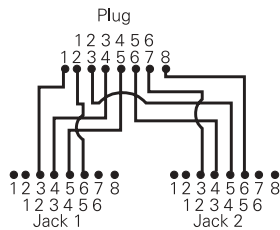

Standards Update

Glossary

Index

MODULAR Y-ADAPTERS

Y-adapters are available as "splitters" which convert one 4-pair jack into two jacks. The Y-adapters utilize Siemon's patented UP-2468 plug which allows adapters to be used in 6- or 8-position jacks. The adapter body can be rotated 180° to view either the colored icons or the Y-adapter pinouts, which are printed on the opposite side.

YU4-U2-U2

Splits a 4-pair USOC jack for Token Ring or voice applications at either jack

YA4-U2-U2

Splits a 4-pair T568B jack for Token Ring or voice applications at either jack

YT4-E2-E2

Splits a 4-pair T568A/B jack for 10BASE-T applications at either jack

YT4-U2-U2

Splits a 4-pair T568A jack for Token Ring or voice applications at either jack

YA4-A3-U1

Splits a 4-pair T568B jack for 1-, 2- or 3-pair voice and 1-pair voice/modem

YT4-E2-U2

Splits a 4-pair T568A/B jack for 10BASE-T and Token Ring or voice applications