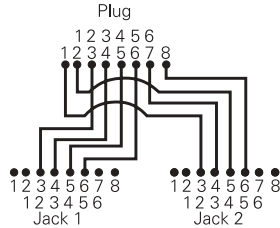

Standards Update

Glossary

Index

MODULAR Y-ADAPTERS

Y-adapters are available as "splitters" which convert one 4-pair jack into two jacks. The Y-adapters utilize Siemon's patented UP-2468 plug which allows adapters to be used in 6- or 8-position jacks. The adapter body can be rotated 180° to view either the colored icons or the Y-adapter pinouts, which are printed on the opposite side.

YU4-U2-U2

Splits a 4-pair USOC jack for Token Ring or voice applications at either jack

YA4-U2-U2

Splits a 4-pair T568B jack for Token Ring or voice applications at either jack

YT4-E2-E2

Splits a 4-pair T568A/B jack for 10BASE-T applications at either jack

YT4-U2-U2

Splits a 4-pair T568A jack for Token Ring or voice applications at either jack

YA4-A3-U1

Splits a 4-pair T568B jack for 1-, 2- or 3-pair voice and 1-pair voice/modem

YT4-E2-U2

Splits a 4-pair T568A/B jack for 10BASE-T and Token Ring or voice applications