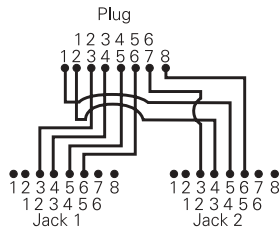

Standards Update

Glossary

Index

MODULAR Y-ADAPTERS

Y-adapters are available as "splitters" which convert one 4-pair jack into two jacks. The Y-adapters utilize Siemon's patented UP-2468 plug which allows adapters to be used in 6- or 8-position jacks. The adapter body can be rotated 180° to view either the colored icons or the Y-adapter pinouts, which are printed on the opposite side.

YU4-U2-U2

Splits a 4-pair USOC jack for Token Ring or voice applications at either jack

YA4-U2-U2

Splits a 4-pair T568B jack for Token Ring or voice applications at either jack

YT4-E2-E2

Splits a 4-pair T568A/B jack for 10BASE-T applications at either jack

YT4-U2-U2

Splits a 4-pair T568A jack for Token Ring or voice applications at either jack

YA4-A3-U1

Splits a 4-pair T568B jack for 1-, 2- or 3-pair voice and 1-pair voice/modem

YT4-E2-U2

Splits a 4-pair T568A/B jack for 10BASE-T and Token Ring or voice applications

YBRIDGE

Bridges all jack pairs. Compatible with any jack wiring. Provides an additional 4-pair jack with the same wiring.

Note: These modular adapters meet category 3 transmission specifications.

MODULAR 4-WAY SPLITTER