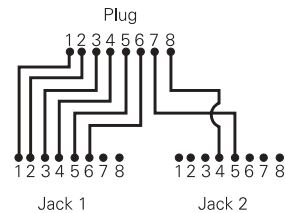

Standards Update

Glossary

Index

MODULAR Y-ADAPTERS

Y-adapters are available as "splitters" which convert one 4-pair jack into two jacks. The Y-adapters utilize Siemon's patented UP-2468 plug which allows adapters to be used in 6- or 8-position jacks. The adapter body can be rotated 180° to view either the colored icons or the Y-adapter pinouts, which are printed on the opposite side.

YU4-U2-U2

Splits a 4-pair USOC jack for Token Ring or voice applications at either jack

YA4-U2-U2

Splits a 4-pair T568B jack for Token Ring or voice applications at either jack

YT4-E2-E2

Splits a 4-pair T568A/B jack for 10BASE-T applications at either jack

YT4-U2-U2

Splits a 4-pair T568A jack for Token Ring or voice applications at either jack

YA4-A3-U1

Splits a 4-pair T568B jack for 1-, 2- or 3-pair voice and 1-pair voice/modem

YT4-E2-U2

Splits a 4-pair T568A/B jack for 10BASE-T and Token Ring or voice applications

YBRIDGE

Bridges all jack pairs. Compatible with any jack wiring. Provides an additional 4-pair jack with the same wiring.

Note: These modular adapters meet category 3 transmission specifications.

MODULAR 4-WAY SPLITTER