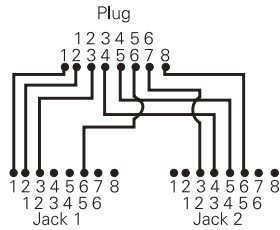

Standards Update

Glossary

Index

MODULAR Y-ADAPTERS

Y-adapters are available as "splitters" which convert one 4-pair jack into two jacks. The Y-adapters utilize Siemon's patented UP-2468 plug which allows adapters to be used in 6- or 8-position jacks. The adapter body can be rotated 180° to view either the colored icons or the Y-adapter pinouts, which are printed on the opposite side.

YU4-U2-U2

Splits a 4-pair USOC jack for Token Ring or voice applications at either jack

YA4-U2-U2

Splits a 4-pair T568B jack for Token Ring or voice applications at either jack

YT4-E2-E2

Splits a 4-pair T568A/B jack for 10BASE-T applications at either jack

YT4-U2-U2

Splits a 4-pair T568A jack for Token Ring or voice applications at either jack

YA4-A3-U1

Splits a 4-pair T568B jack for 1-, 2- or 3-pair voice and 1-pair voice/modem

YT4-E2-U2

Splits a 4-pair T568A/B jack for 10BASE-T and Token Ring or voice applications

YBRIDGE

Bridges all jack pairs. Compatible with any jack wiring. Provides an additional 4-pair jack with the same wiring.

Note: These modular adapters meet category 3 transmission specifications.

MODULAR 4-WAY SPLITTER