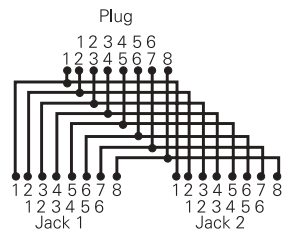

Standards Update

Glossary

Index

MODULAR Y-ADAPTERS

Y-adapters are available as "splitters" which convert one 4-pair jack into two jacks. The Y-adapters utilize Siemon's patented UP-2468 plug which allows adapters to be used in 6- or 8-position jacks. The adapter body can be rotated 180° to view either the colored icons or the Y-adapter pinouts, which are printed on the opposite side.

YU4-U2-U2

Splits a 4-pair USOC jack for Token Ring or voice applications at either jack

YA4-U2-U2

Splits a 4-pair T568B jack for Token Ring or voice applications at either jack

YT4-E2-E2

Splits a 4-pair T568A/B jack for 10BASE-T applications at either jack

YT4-U2-U2

Splits a 4-pair T568A jack for Token Ring or voice applications at either jack

YA4-A3-U1

Splits a 4-pair T568B jack for 1-, 2- or 3-pair voice and 1-pair voice/modem

YT4-E2-U2

Splits a 4-pair T568A/B jack for 10BASE-T and Token Ring or voice applications

YBRIDGE

Bridges all jack pairs. Compatible with any jack wiring. Provides an additional 4-pair jack with the same wiring.

Note: These modular adapters meet category 3 transmission specifications.

MODULAR 4-WAY SPLITTER