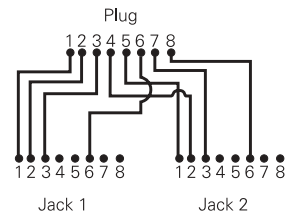

Standards Update

Glossary

Index

MODULAR Y-ADAPTERS

Y-adapters are available as "splitters" which convert one 4-pair jack into two jacks. The Y-adapters utilize Siemon's patented UP-2468 plug which allows adapters to be used in 6- or 8-position jacks. The adapter body can be rotated 180° to view either the colored icons or the Y-adapter pinouts, which are printed on the opposite side.

YU4-U2-U2

Splits a 4-pair USOC jack for Token Ring or voice applications at either jack

YA4-U2-U2

Splits a 4-pair T568B jack for Token Ring or voice applications at either jack

YT4-E2-E2

Splits a 4-pair T568A/B jack for 10BASE-T applications at either jack

YT4-U2-U2

Splits a 4-pair T568A jack for Token Ring or voice applications at either jack

YA4-A3-U1

Splits a 4-pair T568B jack for 1-, 2- or 3-pair voice and 1-pair voice/modem

YT4-E2-U2

Splits a 4-pair T568A/B jack for 10BASE-T and Token Ring or voice applications