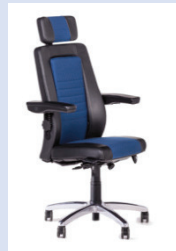

# Have a new Seat

Reference number for all chairs: 00.350.XXX.9		Yeah	BlackDot	BlackDot24	Mr24	Smile	Axia Plus 24/7	Axia Focus 24/7	Secur 24 Basic
SEDUS	Sit/Stand Chair					.034.9			
	Cantilever, Visitor's Chair w/ Arm Rests		.032.9						
	4 Leg, Visitor's Chair, w/out Arm Rests	.047.9							
	w/out Arm Rests, Short Back Rest	.041.9							
	w/ Arm Rests, Short Back Rest	.040.9							
	w/ Arm Rests, Long Back Rest	.046.9	.033.9						
	w/out Arm Rests, Short Back Rest, ESD	.043.9							
	w/ Arm Rests, Short Back Rest, ESD	.042.9							
	w/out Arm Rests, Long Back Rest, ESD								
	w/ Arm Rests, Long Back Rest, ESD	.045.9							
	24/7, w/ Arm Rests, Long Back Rest, Head Rest			.031.9	.073.9				
	24/7, Multi Arm Rests, Head Rest						.079.9		
bma	24/7, Multi Arm Rests, Head Rest, Lumbal Support							.060.9	
	24/7, Flipup-Arm Rests, 2 Way-Schukra, Kopfstütze								.078.9

# Have a new Seat

Mr. 24

Black dot 24h

24/7

AXIA Plus 24/7

AXIA Focus 24/7

Secur 24 Basic

Smile

Black dot cantilever chair

Black dot net

Yeah visitor's chair