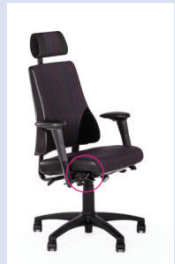

# Have a new Seat

Reference number for all chairs: 00.350.XXX.9		Yeah	BlackDot	BlackDot24	Mr24	Smile	Axia Plus 24/7	Axia Focus 24/7	Secur 24 Basic
SEDUS	Sit/Stand Chair					.034.9			
	Cantilever, Visitor's Chair w/ Arm Rests		.032.9						
	4 Leg, Visitor's Chair, w/out Arm Rests	.047.9							
	w/out Arm Rests, Short Back Rest	.041.9							
	w/ Arm Rests, Short Back Rest	.040.9							
	w/ Arm Rests, Long Back Rest	.046.9	.033.9						
	w/out Arm Rests, Short Back Rest, ESD	.043.9							
	w/ Arm Rests, Short Back Rest, ESD	.042.9							
	w/out Arm Rests, Long Back Rest, ESD								
	w/ Arm Rests, Long Back Rest, ESD	.045.9							
	24/7, w/ Arm Rests, Long Back Rest, Head Rest			.031.9	.073.9				
	24/7, Multi Arm Rests, Head Rest						.079.9		
bma	24/7, Multi Arm Rests, Head Rest, Lumbal Support							.060.9	
	24/7, Flipup-Arm Rests, 2 Way-Schukra, Kopfstütze								.078.9

# Have a new Seat

Mr. 24

Black dot 24h

24/7

AXIA Plus 24/7

AXIA Focus 24/7

Secur 24 Basic

Smile

Black dot cantilever chair

Black dot net

Yeah visitor's chair