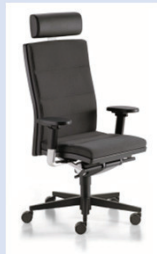

# Have a new Seat

- New chairs from for better seating

■ Mr. 24

■ Black dot 24h

■ Black dot cantilever chair

■ Black dot net

■ Smile

■ Yeah

■ Yeah long back rest

■ Yeah visitor's chair

■ AXIA Plus 24/7

■ AXIA Focus 24/7

■ Secur 24 Basic

# Have a new Seat

Reference number for all chairs: 00.350.XXX.9		Yeah	BlackDot	BlackDot24	Mr24	Smile	Axia Plus 24/7	Axia Focus 24/7	Secur 24 Basic
SEDUS	Sit/Stand Chair					.034.9			
	Cantilever, Visitor's Chair w/ Arm Rests		.032.9						
	4 Leg, Visitor's Chair, w/out Arm Rests	.047.9							
	w/out Arm Rests, Short Back Rest	.041.9							
	w/ Arm Rests, Short Back Rest	.040.9							
	w/ Arm Rests, Long Back Rest	.046.9	.033.9						
	w/out Arm Rests, Short Back Rest, ESD	.043.9							
	w/ Arm Rests, Short Back Rest, ESD	.042.9							
	w/out Arm Rests, Long Back Rest, ESD								
	w/ Arm Rests, Long Back Rest, ESD	.045.9							
	24/7, w/ Arm Rests, Long Back Rest, Head Rest			.031.9	.073.9				
	24/7, Multi Arm Rests, Head Rest						.079.9		
bma	24/7, Multi Arm Rests, Head Rest, Lumbal Support							.060.9	
	24/7, Flipup-Arm Rests, 2 Way-Schukra, Kopfstütze								.078.9

# Have a new Seat

Mr. 24

Black dot 24h

24/7

AXIA Plus 24/7

AXIA Focus 24/7

Secur 24 Basic

Smile