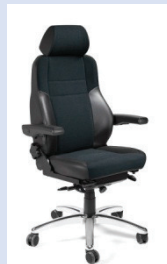

# Have a new Seat

Reference number for all chairs: 00.350.XXX.9		Yeah	BlackDot	BlackDot24	Mr24	Smile	Axia Plus 24/7	Axia Focus 24/7	Secur 24 Basic
SEDUS	Sit/Stand Chair					.034.9			
	Cantilever, Visitor's Chair w/ Arm Rests		.032.9						
	4 Leg, Visitor's Chair, w/out Arm Rests	.047.9							
	w/out Arm Rests, Short Back Rest	.041.9							
	w/ Arm Rests, Short Back Rest	.040.9							
	w/ Arm Rests, Long Back Rest	.046.9	.033.9						
	w/out Arm Rests, Short Back Rest, ESD	.043.9							
	w/ Arm Rests, Short Back Rest, ESD	.042.9							
	w/out Arm Rests, Long Back Rest, ESD								
	w/ Arm Rests, Long Back Rest, ESD	.045.9							
	24/7, w/ Arm Rests, Long Back Rest, Head Rest			.031.9	.073.9				
	24/7, Multi Arm Rests, Head Rest						.079.9		
bma	24/7, Multi Arm Rests, Head Rest, Lumbal Support							.060.9	
	24/7, Flipup-Arm Rests, 2 Way-Schukra, Kopfstütze								.078.9

# Have a new Seat

Mr. 24

Black dot 24h

24/7

AXIA Plus 24/7

AXIA Focus 24/7

Secur 24 Basic

Smile