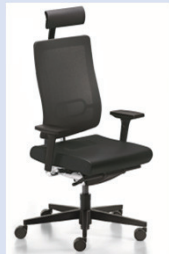

# Have a new Seat

Reference number for all chairs: 00.350.XXX.9		Yeah	BlackDot	BlackDot24	Mr24	Smile	Axia Plus 24/7	Axia Focus 24/7	Secur 24 Basic
SEDUS	Sit/Stand Chair					.034.9			
	Cantilever, Visitor's Chair w/ Arm Rests		.032.9						
	4 Leg, Visitor's Chair, w/out Arm Rests	.047.9							
	w/out Arm Rests, Short Back Rest	.041.9							
	w/ Arm Rests, Short Back Rest	.040.9							
	w/ Arm Rests, Long Back Rest	.046.9	.033.9						
	w/out Arm Rests, Short Back Rest, ESD	.043.9							
	w/ Arm Rests, Short Back Rest, ESD	.042.9							
	w/out Arm Rests, Long Back Rest, ESD								
	w/ Arm Rests, Long Back Rest, ESD	.045.9							
	24/7, w/ Arm Rests, Long Back Rest, Head Rest			.031.9	.073.9				
	24/7, Multi Arm Rests, Head Rest						.079.9		
bma	24/7, Multi Arm Rests, Head Rest, Lumbal Support							.060.9	
	24/7, Flipup-Arm Rests, 2 Way-Schukra, Kopfstütze								.078.9

# Have a new Seat

Mr. 24

Black dot 24h

24/7

AXIA Plus 24/7

AXIA Focus 24/7

Secur 24 Basic

Smile