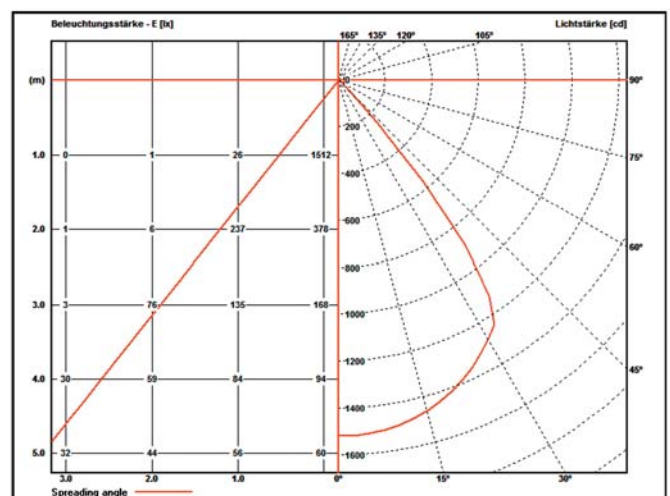

## ➤ Lux- and Candela diagram Knürr Lumax LED 1700 / 4000K

Photometric test according to  
**DIN EN 13032-1 and prEN 13032-4:2013**

| Technical data              | 1140       | 1700       |
|-----------------------------|------------|------------|
| - Luminous flux:            | 2160lm     | 3255lm     |
| - Light efficiency:         | 80,18 lm/W | 83,85 lm/W |
| - Colour temperature:       | 4000K      | 4000K      |
| - Colour rendering:         | Ra >80     | Ra >80     |
| - Colour Matching (SDCM):   | 4          | 4          |
| - Ø average Lifetime (LED): | 50.000h    | 50.000h    |
| - Power consumption:        | max. 27W   | max. 39W   |
| - Dimming:                  | 1-100%     | 1-100%     |