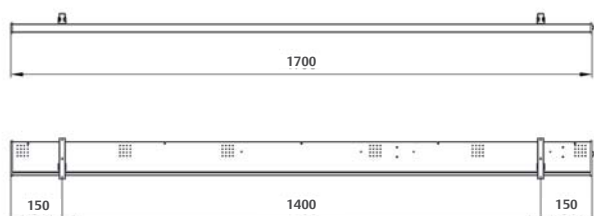

Details of Knürr Lumax LED 1700 / 4000K