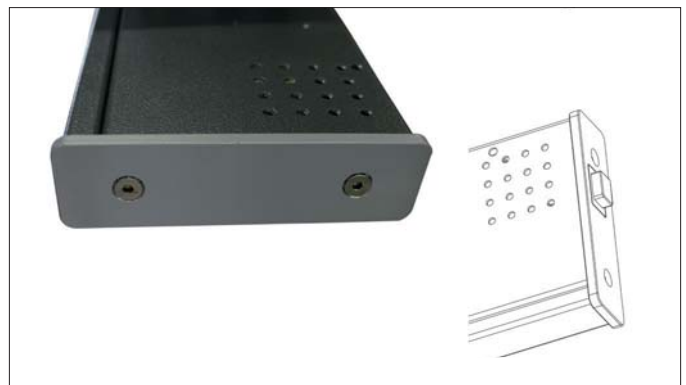

## ***New standards of LED workstation lamps***

- Available as **extra-wide version** (1,700 mm) for full tabletop illumination of large control room consoles
- **“Touch DIM”** feature via push button on the lamp or at the table top
- **“Plug and Light”**, no electrically qualified person required for installation
- Available as **workstation lamp** or **system light**
- Perfect fit to Knürr consoles to Knürr **multi functional rails**
- **Constant illumination** of the work surface by use of highly efficient LEDs
- **Unobtrusive cable raceways** in both extension arms

- Modern and slim design
- Future proof through optional DALI interface

- Dimmer on lamp or remote from push button
- 20° tiltable

**Fits height-adjustable to Knürr’s multi-functional rail**

**Optional: integrated push button (for dimming) in lamp or at table top**