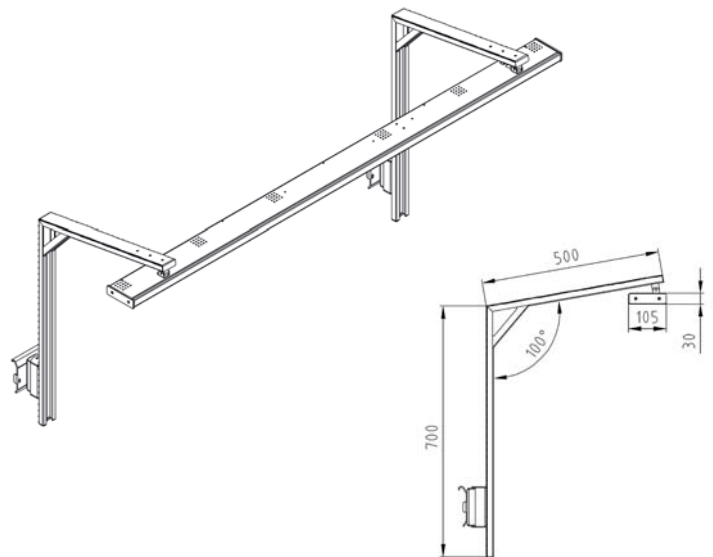

System light

The individually adjustable overhead lamp for Knürr's multifunctional rail offers an optimum of light for any work surface.