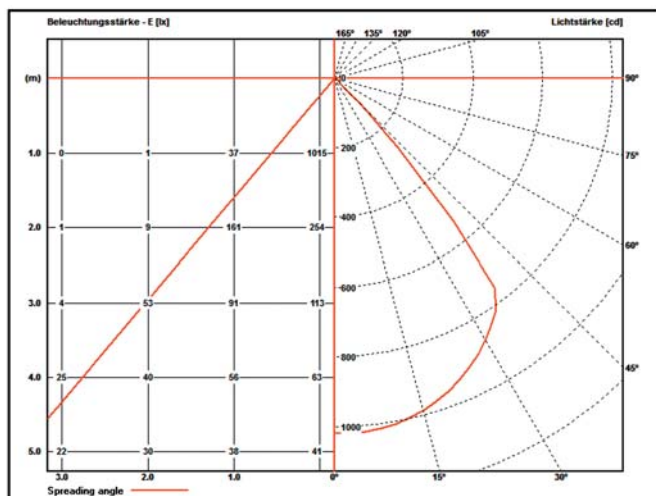

## ➤ Lux- and Candela diagram Knürr Lumax LED 1700 / 4000K

Photometric test according to  
**DIN EN 13032-1 and prEN 13032-4:2013**

| Technical data              | 1140       | 1700       |
|-----------------------------|------------|------------|
| - Luminous flux:            | 2160lm     | 3255lm     |
| - Light efficiency:         | 80,18 lm/W | 83,85 lm/W |
| - Colour temperature:       | 4000K      | 4000K      |
| - Colour rendering:         | Ra >80     | Ra >80     |
| - Colour Matching (SDCM):   | 4          | 4          |
| - Ø average Lifetime (LED): | 50.000h    | 50.000h    |
| - Power consumption:        | max. 27W   | max. 39W   |
| - Dimming:                  | 1-100%     | 1-100%     |