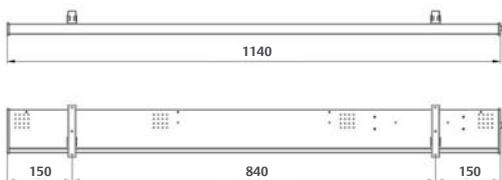

Details of Knürr Lumax LED 1140 / 4000K